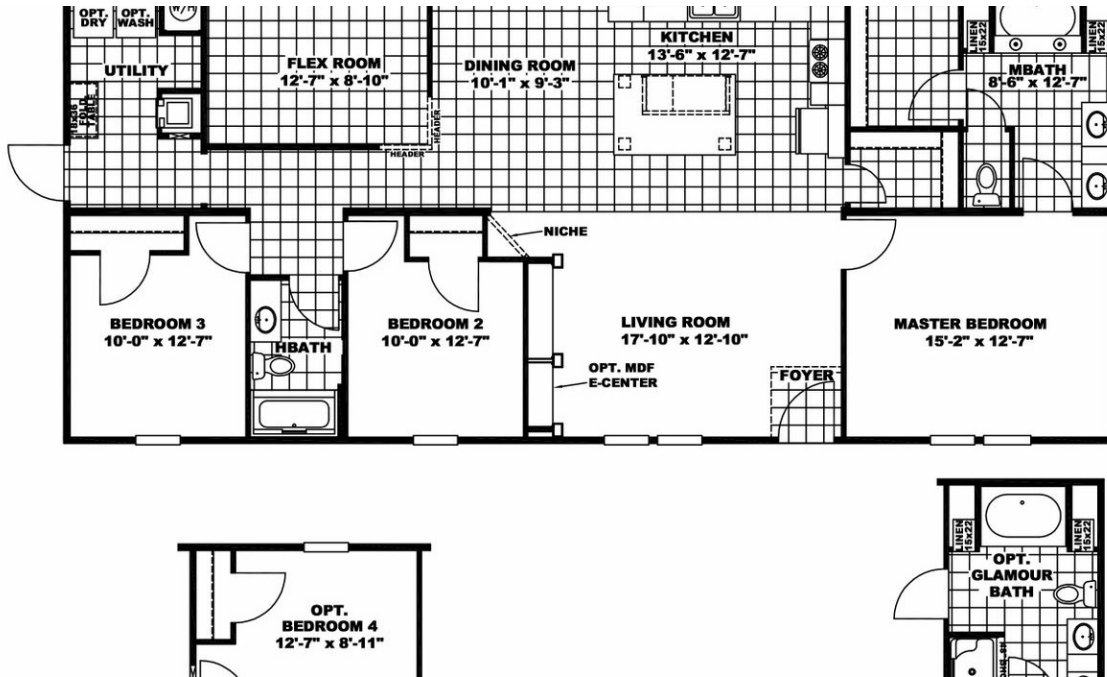

THE ELITE 60

THE ELITE 60 Model number: 27ELN28604AH17

4 beds • 2 baths • 1680 sq.ft. • 28' width • 60' depth

Our home building facilities invest in continuous product and process improvements. Plans, dimensions, features, materials, specifications and availability are subject to change without notice or obligation. Renderings and floor plans are representative likenesses of our homes and may differ from the actual homes. We invite you to tour a Home Center near you and inspect the highest value in quality housing available or call (423) 921-8333 to speak with a Home Consultant. Copyright 2017, CMH. All rights reserved.

THE ELITE 60 Model number: 27ELN28604AH17

4 beds • 2 baths • 1680 sq.ft. • 28' width • 60' depth

Our home building facilities invest in continuous product and process improvements. Plans, dimensions, features, materials, specifications and availability are subject to change without notice or obligation. Renderings and floor plans are representative likenesses of our homes and may differ from the actual homes. We invite you to tour a Home Center near you and inspect the highest value in quality housing available or call (423) 921-8333 to speak with a Home Consultant. Copyright 2017, CMH. All rights reserved.